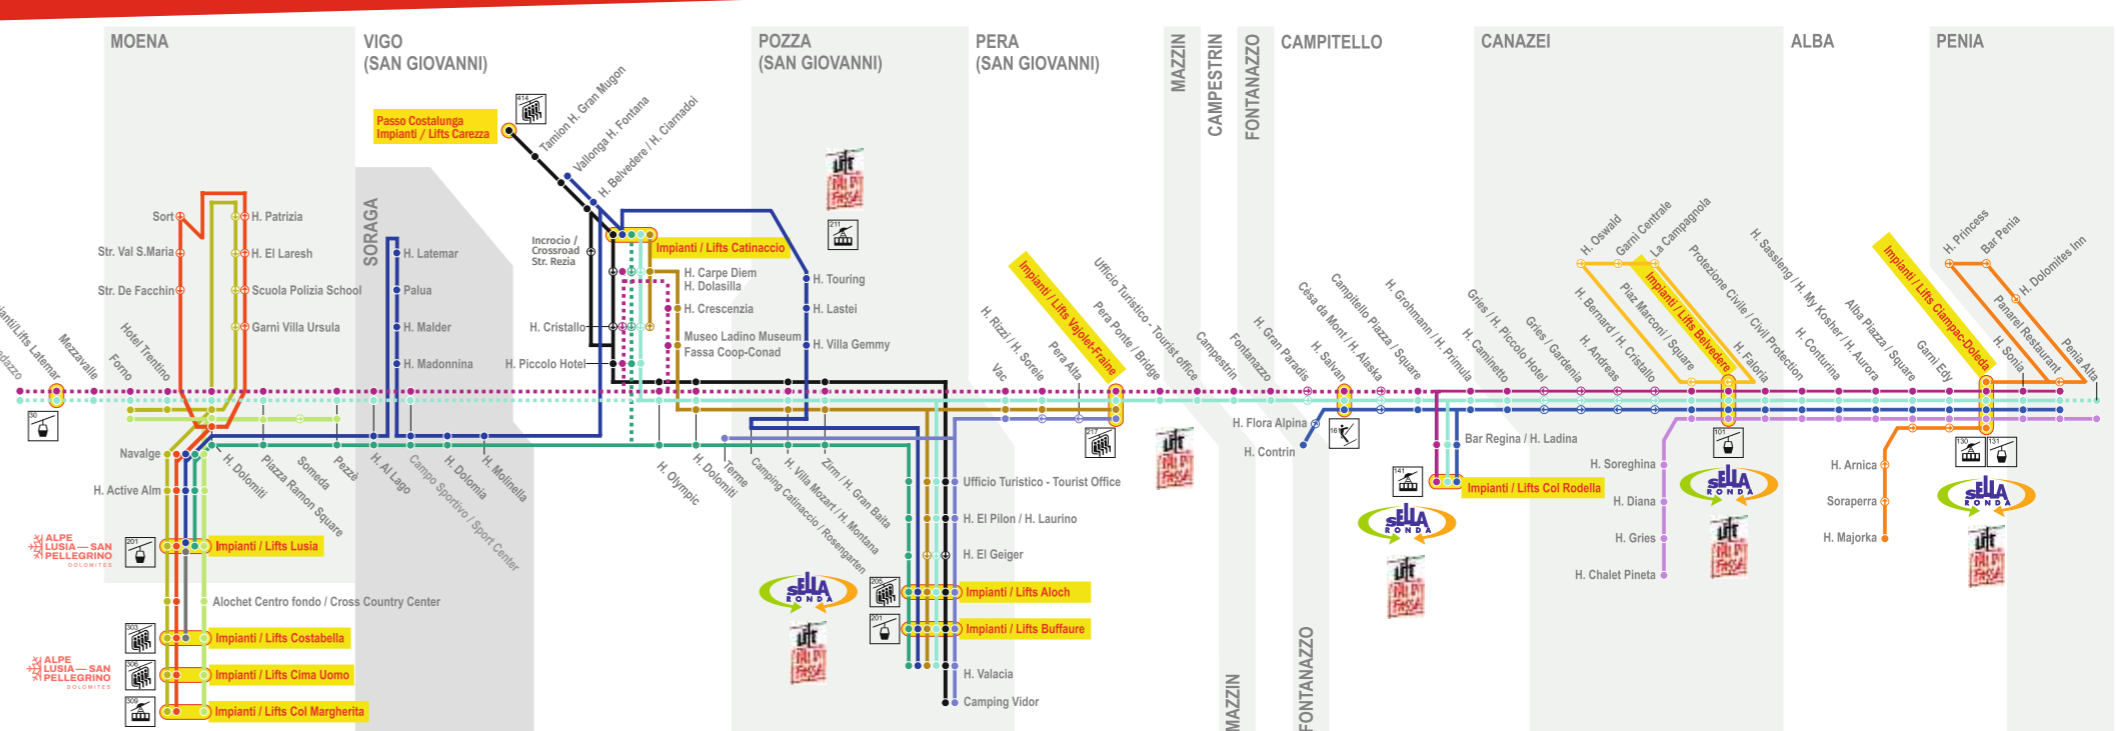

Ski bus timetables

LINEE SKIBUS INVERNO - SKI BUS LINES WINTER 2023/24

Val di Fassa. Dove sei di casa. fassa.com

INVERNO - WINTER 2023/24 Servizio a pagamento - Paid ski bus service

Accedi a MOBILITÀ VAL DI FASSA, troverai tutte le informazioni sugli orari degli skibus e potrai acquistare il biglietto giornaliero da € 3,00 con il tuo smartphone. Access MOBILITY VAL DI FASSA, where you will find all information on the ski bus timetables and buy the € 3,00 daily ticket with your smartphone.

TARIFE / PRICES

- 1 GIORNO / 1 DAY TICKET € 2,00 presso il tuo datore di alloggio socio APT Val di Fassa o negli uffici turistici con Val di Fassa Guest Card / by your host partner of the Val di Fassa Tourist Board or in the tourist offices with Val di Fassa Guest Card. € 3,00 Prezzo intero / Full price. 3 GIORNI / 3 DAYS TICKET € 5,00 presso il tuo datore di alloggio socio APT Val di Fassa o negli uffici turistici con Val di Fassa Guest Card / by your host partner of the Val di Fassa Tourist Board or in the tourist offices with Val di Fassa Guest Card. € 8,00 Prezzo intero / Full price. 7 GIORNI / 7 DAYS TICKET € 9,00 presso il tuo datore di alloggio socio APT Val di Fassa o negli uffici turistici con Val di Fassa Guest Card / by your host partner of the Val di Fassa Tourist Board or in the tourist offices with Val di Fassa Guest Card. € 15,00 Prezzo intero / Full price. BIGLIETTO STAGIONALE / SEASONAL TICKET € 30,00 presso il tuo datore di alloggio socio APT, negli uffici turistici con Val di Fassa Guest Card, residenti, lavoratori stagionali e studenti non residenti / by your host partner of the Tourist Board, in the tourist offices with Val di Fassa Guest Card, residents, seasonal workers and nonresident students. € 70,00 Prezzo intero / Full price.

LEGENDA